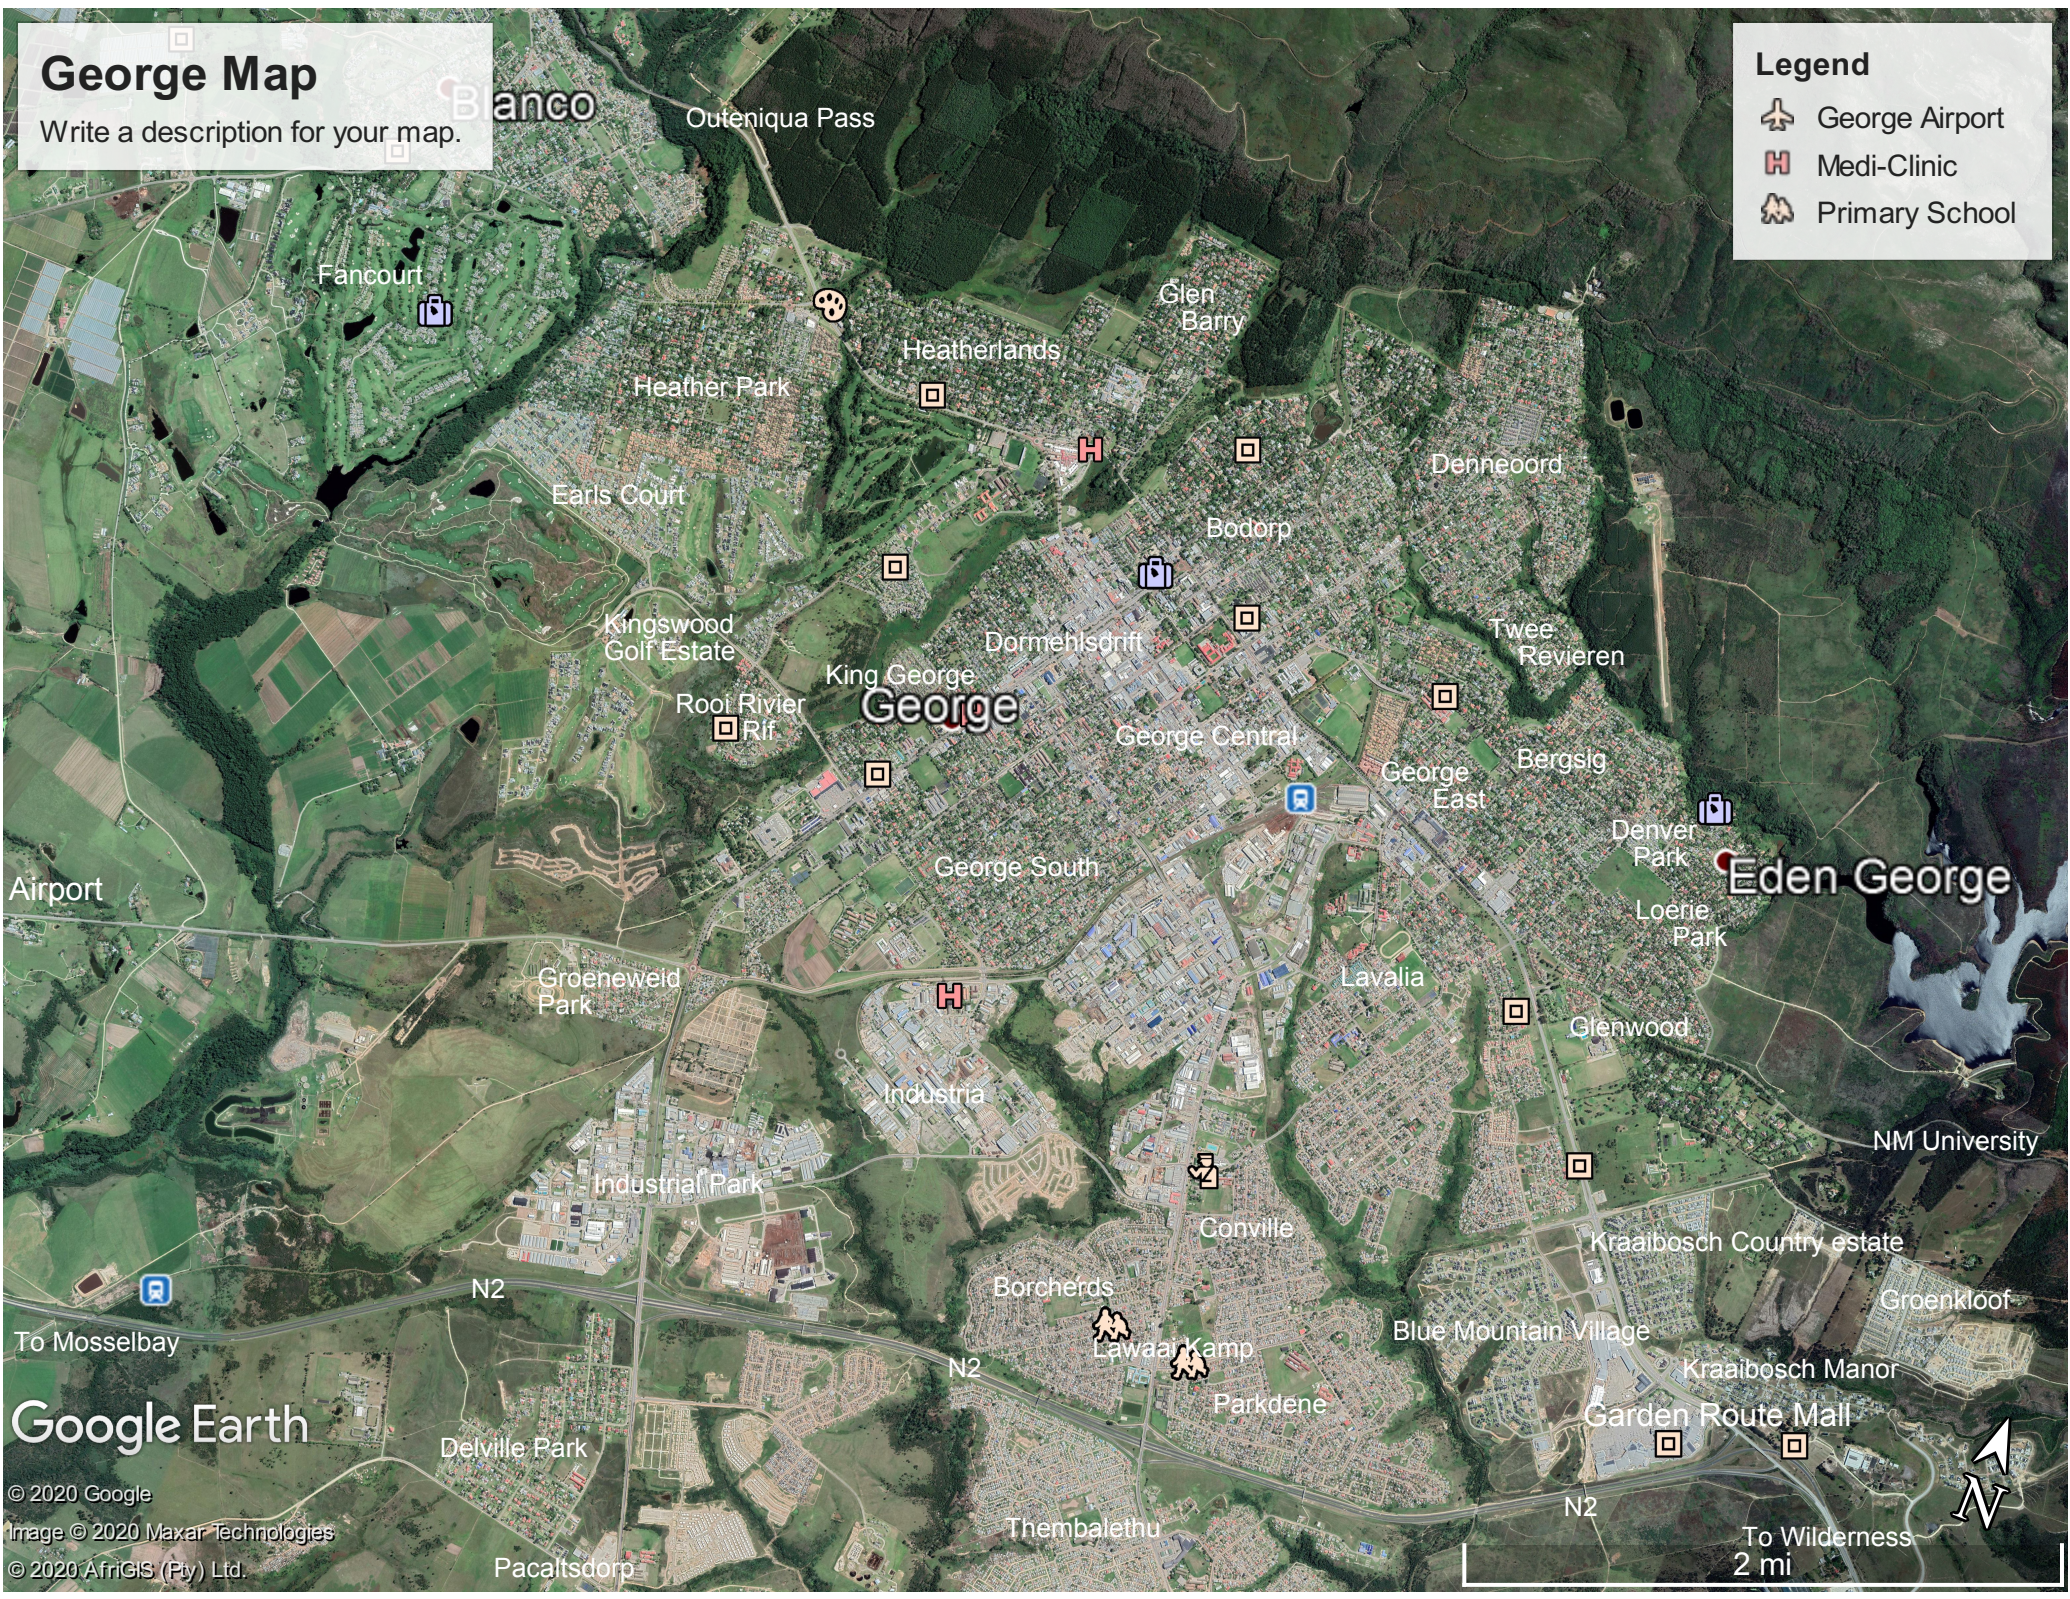

# George Map

Write a description for your map.

## Legend

-  George Airport
-  Medi-Clinic
-  Primary School

Google Earth

© 2020 Google  
Image © 2020 Maxar Technologies  
© 2020 AfriGIS (Pty) Ltd.

To Wilderness  
2 mi